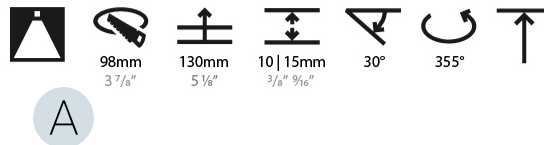

PHYSICAL

Shape: Round
Diameter (mm): 107
Diameter (in): 4 3/16
Height (mm): 112
Height (in): 4 7/16
Ceiling Thickness (mm): 10 / 12.5 / 15
Ceiling Thickness (in): 3/8 or 1/2 or 9/16
Min. Recessing Depth (mm): 130
Min. Recessing Depth (in): 5 1/8
Light Distribution: Adjustable / Downlight
Weight (kg): 0.47
Weight (lbs): 1.04
Fixture Finish: SSR / BKV / CWI / CRY / HAB / UFT / ITA / RUA / FTG / MYG / LOD / PUS / FRO / FUP / KIA / POP / BLS / SPG / MEY / GOH / GUM / CHC / COM / ABZ / JAG / OBR / MOS / ROR
Fixture Material: Aluminum Die Cast
Cut-out Measurements: 98mm / 3 7/8"

ELECTRICAL

Lamp Type: LED (Zhaga Standard)
Input Wattage (W): 13.2 / 16.5
Total Output Wattage (W): 12 / 15
Dimming: Tri-Mode (Non-Dimming and Phase Dimming (120Vac only) and 0-10V Dimming)
Driver Included: No
Driver Location: Recessed Housing
Driver Type: Constant Current - Universal
Driver Class: Class 2
Housing: See components
Input Voltage (V): 120 - 277
Constant Current (MA): 350

LED

Number of LEDs: 1
Color Temperature (°K): 2700 / 3000 / 3500 / 4000
Max. Delivered Lumen (lm): 850 / 950 / 1019 / 1040
Nominal Lumen (lm): 960 / 1070 / 1156 / 1180
CRI: >90 CRI
Efficiency (%): 0.885
Lamp Life (hrs): 50000

OPTICAL

Reflector°: 10
Adjustability: Rotational 355°; Tilt 30°

RATINGS AND CERTIFICATIONS

Certified By: Certified for North American Standards
IP rating: IP20